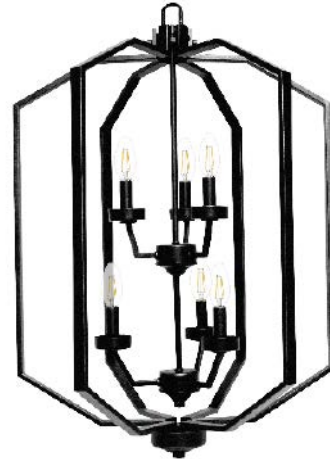

<b>Model #</b>	<b>PRS-HF6-MB</b>
<b>Fixture Series</b>	Paris
<b>Finish</b>	Matte Black
<b>Dimensions- HxW(xD)</b> <small>(Dimensions shown in inches)</small>	31" x 21" x 21"
<b>Lamp Info</b>	6 x 60W (Candle)
<b>Chain/Wire Length</b>	3' / 10'
<b>Glass</b>	Open Cage

Finish shown: Matte Black

\*Lamps not included

Available Finishes	
	WH: White
	CH: Chrome
	BN: Brushed Nickel
	MB: Matte Black
	RB: Rubbed Bronze

**ELECTRICAL REQUIREMENTS:** Fixture requires a grounded electrical supply line of 120 volts AC.