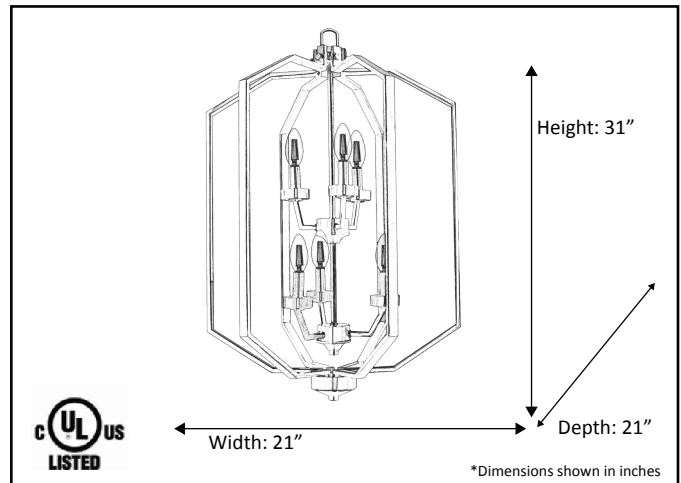

ELECTRICAL REQUIREMENTS: Fixture requires a grounded electrical supply line of 120 volts AC.

INSTALLATION REQUIREMENTS: Fixture attaches to electrical junction box securely anchored in wall or ceiling.
All mounting hardware included.

HOMEnhancements.com / 1505-A Kelly Blvd., Carrollton, TX. 75006

Product specifications subject to change without notice.

REFERENCE	QTY.	REMARKS	Project
			Location/Type
			Architect
			Engineer
			Contractor
			Submitted By: Date: