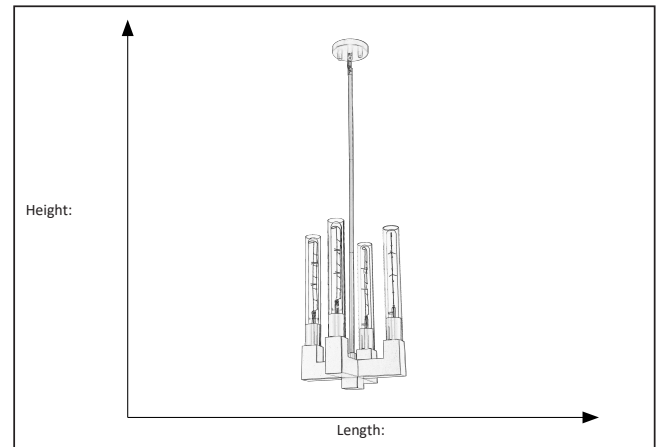

7-70238

Vivio Roma 4-Light Clear Glass Pendant (T10 8.5W LED Lamps Included)

Description

The Roma 4-Light Clear Glass Pendant is the ideal contemporary pendant lighting solution for kitchen areas that also doesn't take up as much horizontal space with its practical design.

Features

Item Number	7-70238
Finish	Brushed Nickel
Dimensions	24" Height x 12" Width
Lamp Info	4x 8.5W (Max Watt: 60)
Lamps Included	Yes (4x T10 8.5W)
Bulb Base	E26
Warranty	1 year material/workmanship warranty
Lumens	800 Lm
Down Rod Length	48"
Shipped Weight	12.628 Lb
Location	Indoor