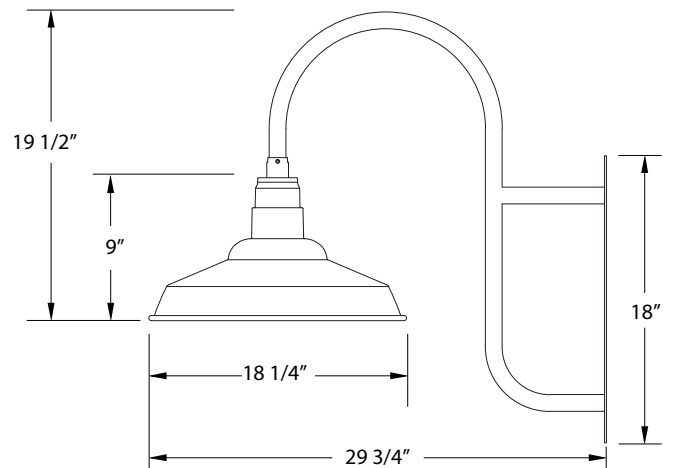

Shipping:

At Montclair Light Works we proudly manufacture, assemble, and ship your lamp within 3 weeks from our factory in Montclair CA.