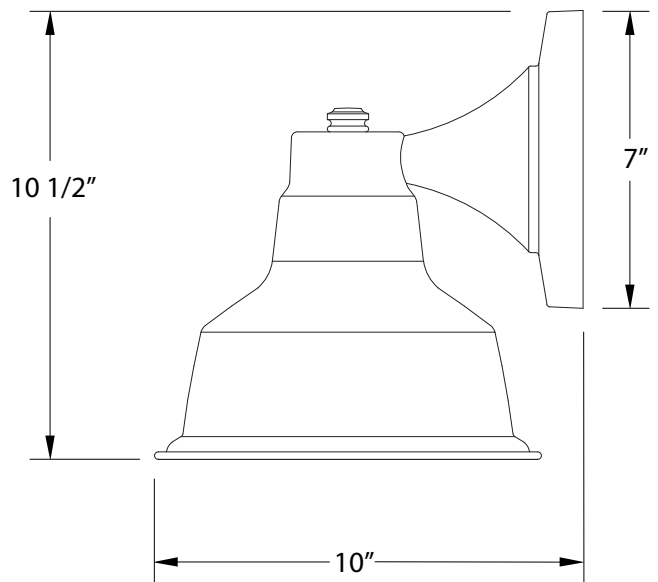

Shipping:

At Montclair Light Works we proudly manufacture, assemble, and ship your lamp within 3 weeks from our factory in Montclair CA.