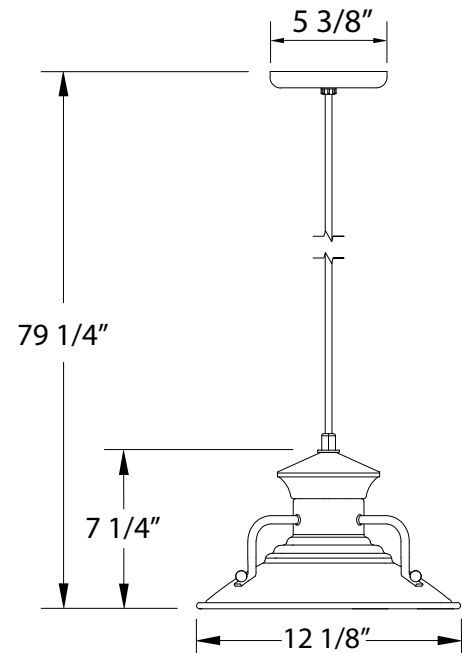

Shipping:

At Montclair Light Works we proudly manufacture, assemble, and ship your lamp within 3 weeks from our factory in Montclair CA.